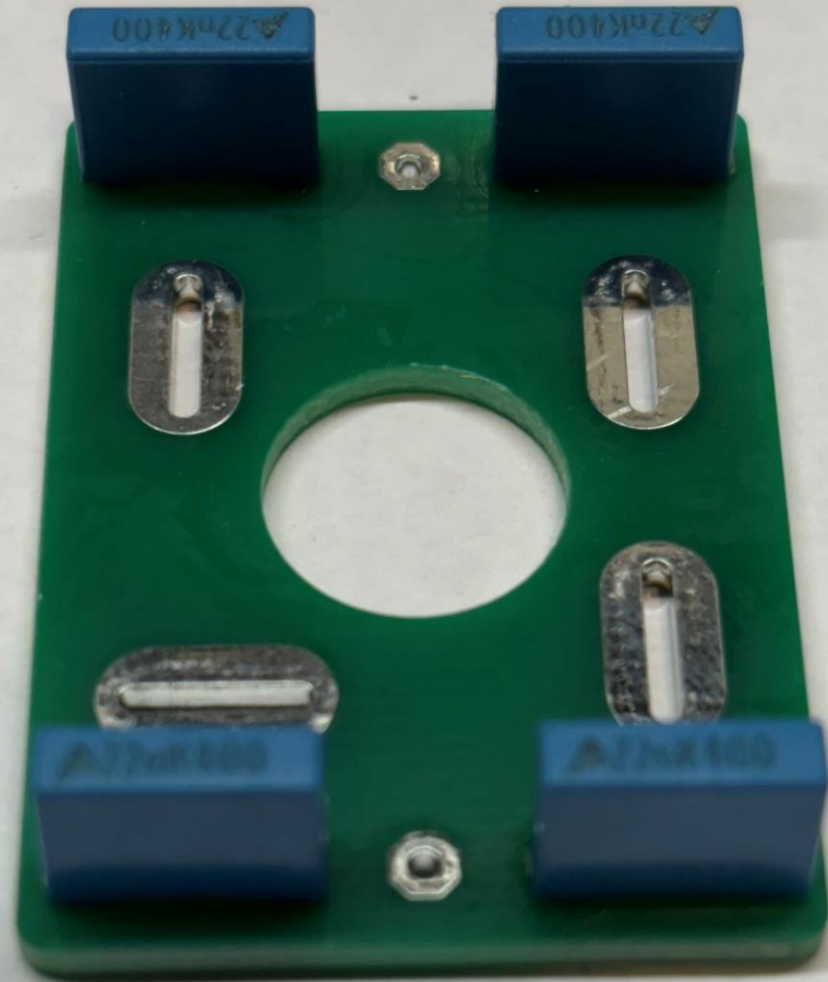

Installing the PL400-700 Bridge Snubber

Copyright 2026, White Oak Audio Design

Revision A

AC
KBPC5006